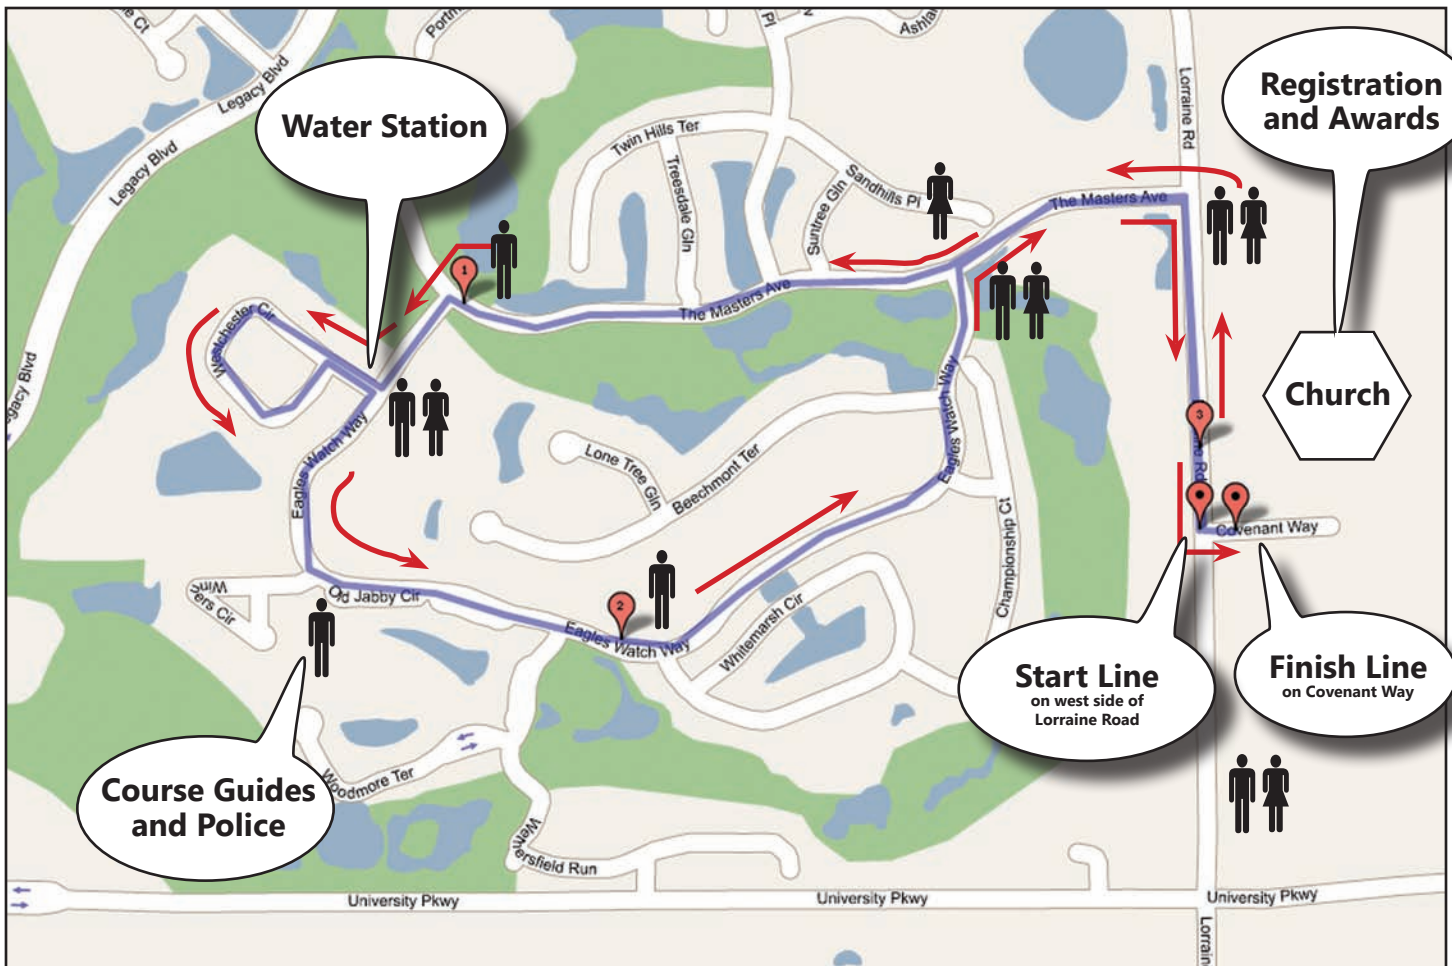

## COURSE MAP

## HARVEST HUSTLE COURSE DIRECTIONS

Race starts promptly at 8am on the west side of Lorraine Road and Covenant Way.

Run north then turn left (west) onto The Masters Avenue. Go through Country Club gates and continue straight to mile #1.

At mile #1, immediately turn left (south) onto Eagles Watch Way.

Turn right (west) onto Westchester Circle (where water station is located) and proceed forward and veer left around the loop.

Go south with a right turn back onto Eagles Watch Way. Pass mile #2 and head east with a right turn back onto The Masters Avenue.

Turn right back onto Lorraine Road heading south. Continue past mile #3, then left onto Covenant Way toward the finish line.

If you're officially entered, take a place card from an official and write in your name and age; place in box at church entrance.